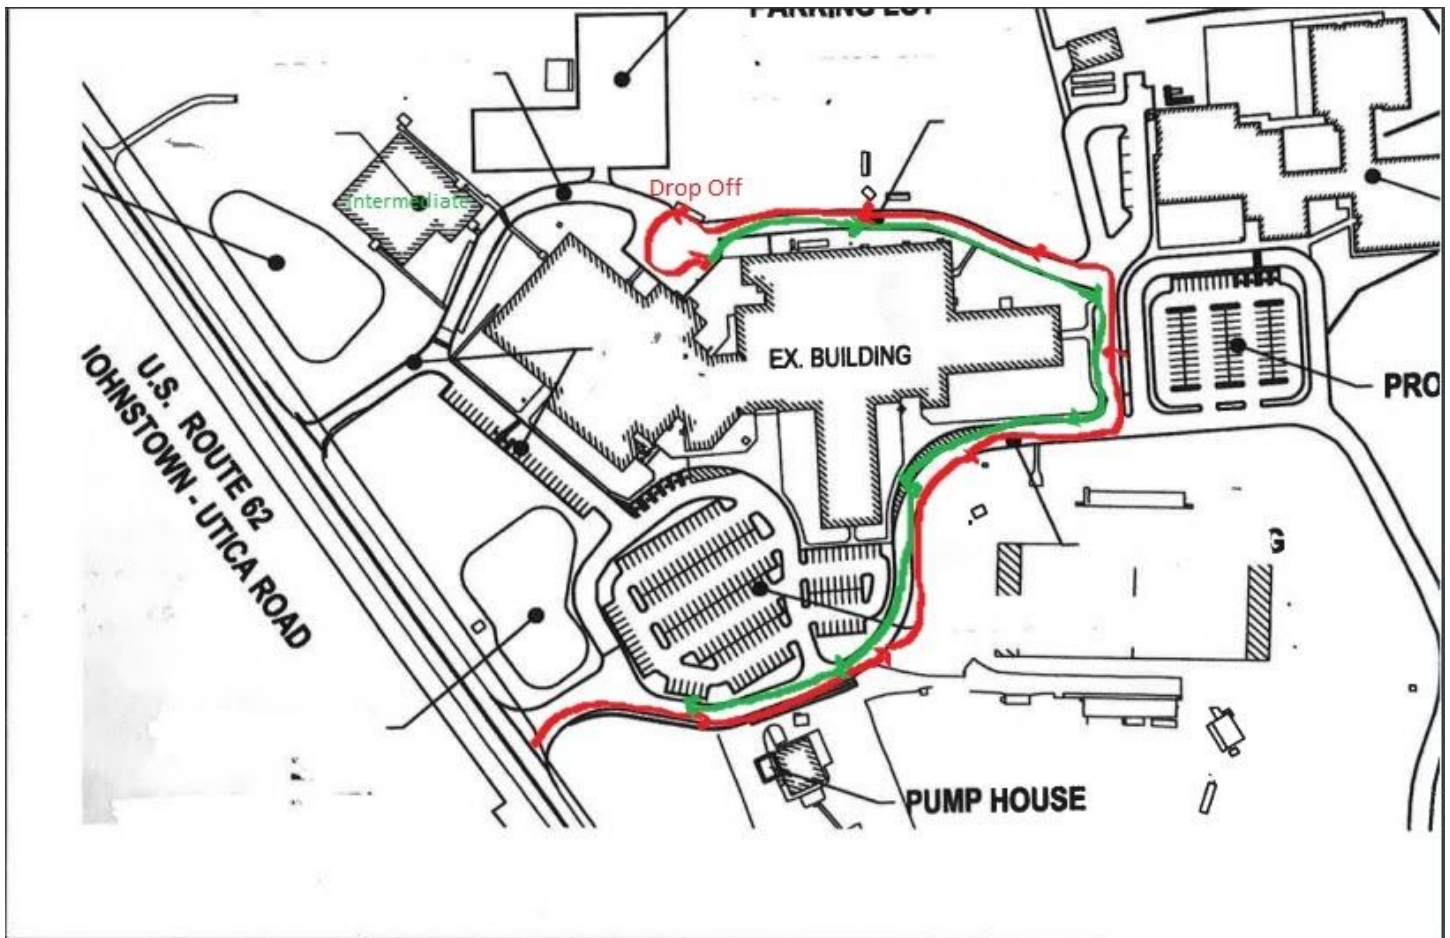

Intermediate Drop Off and Pick Up Directions

**PLEASE NOTE: THE NEW PARKING LOT IS DIFFERENT THAN YEARS PAST,
PLEASE FOLLOW DIRECTIONS.**

School Hours are 7:45am-2:25pm

Student Drop Off:

- Students who ride the bus will be gradually released from buses starting at 7:30 AM in front of the middle school and will walk directly to the Intermediate Building.
- Car riders are to arrive between 7:35 AM and 7:45 AM and will drive around the back of the High School, past the softball diamond, and circle around as indicated in the picture below.
- It's important to enter off St. Rte 62, follow the flow of traffic, stay to the right, and exit on 62.

Student Dismissal

- Bus riders will gradually be dismissed from the Intermediate at 2:25pm.
- Once all bus riders are out and buses are gone, car riders will be walked by a staff member around to the front of the Middle School at approximately 2:35pm.
- If you are waiting to pick up your child, please do NOT ARRIVE EARLY. Due to construction, parking is not available prior to 2:30pm until the high school student lot is empty. Enter the driveway from Route 62, continue to follow the drive to the right, do not turn left when you enter. Follow the drive to the right, turn left to drive in front of high school, then turn right to drive in front of middle school. Pick up is along the middle school sidewalk.