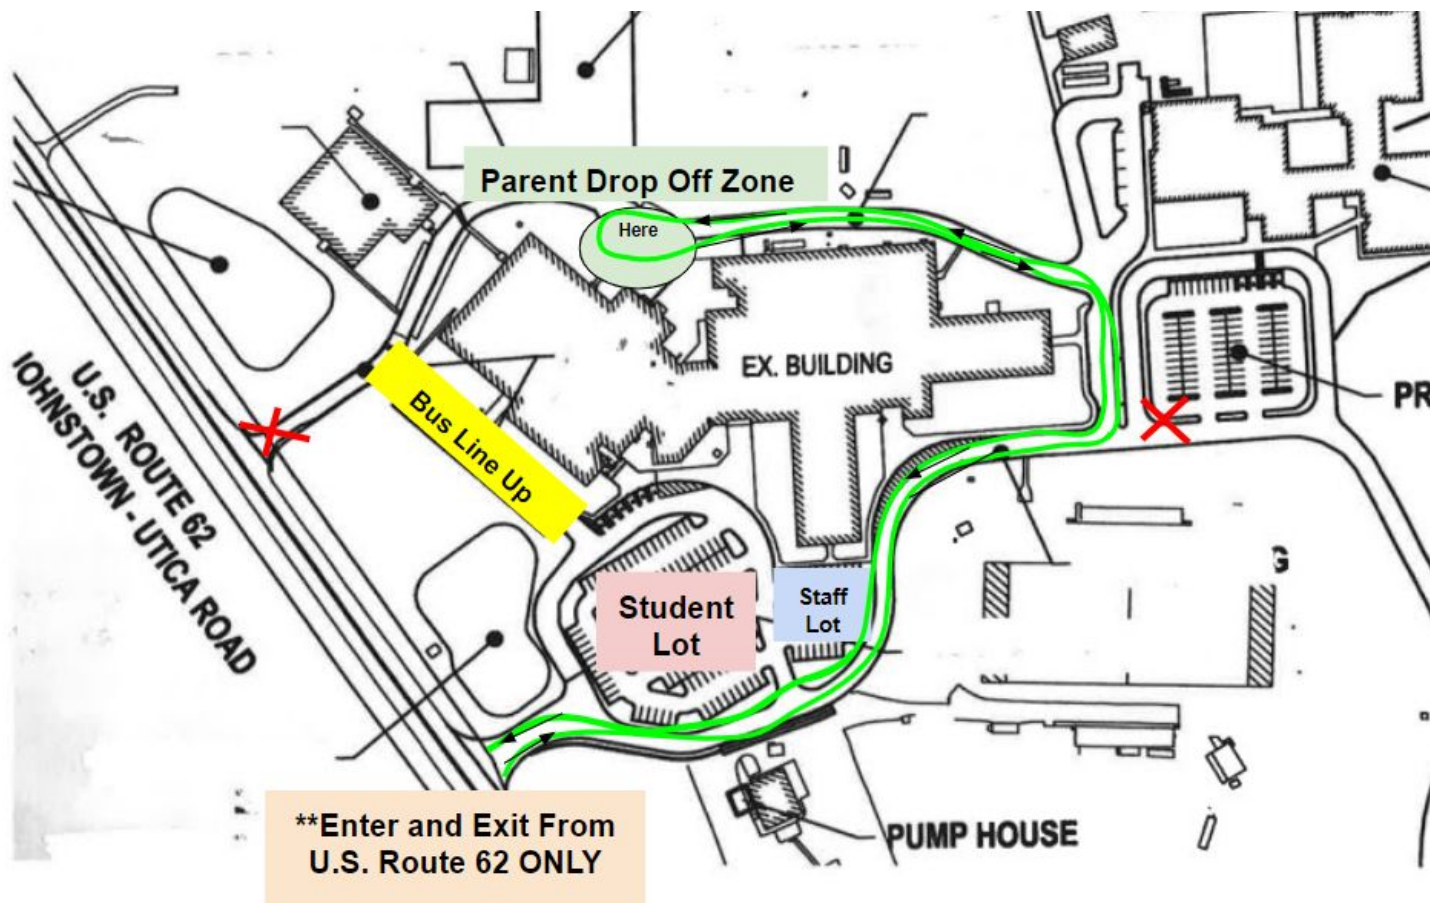

## Drop Off and Pick Up Directions

**PLEASE NOTE: THE NEW PARKING LOT IS DIFFERENT THAN YEARS PAST,  
PLEASE FOLLOW DIRECTIONS.**

School Hours are 7:45am-2:25pm

PAGE 1 - PARENT DROP OFF A.M.

PAGE 2 - PARENT PICK UP P.M.

### Parent Drop Off: Behind School

To reduce traffic congestion and students entering the building at the same location in the morning, students will be dropped off behind the school.

- Students who ride the bus will be gradually released from buses starting at 7:30 AM in front of the middle school and will walk directly to the student's school building
- Car riders are to arrive between 7:25 AM and 7:30 AM and will drive around the back of the High School, past the softball diamond, and circle around as indicated in the 2nd picture below.
- It's important to enter off St. Rte 62, follow the flow of traffic, stay to the right, and exit on 62.

### Parent Pick Up Afternoon: In front of the school.

- It's important to enter off St. Rte 62, follow the flow of traffic, stay to the right, and exit on 62.
- Stay to the right as you enter the drive, turn left in front of the school, pick up student on the curb side only and follow the drive around to exit to Route 62.